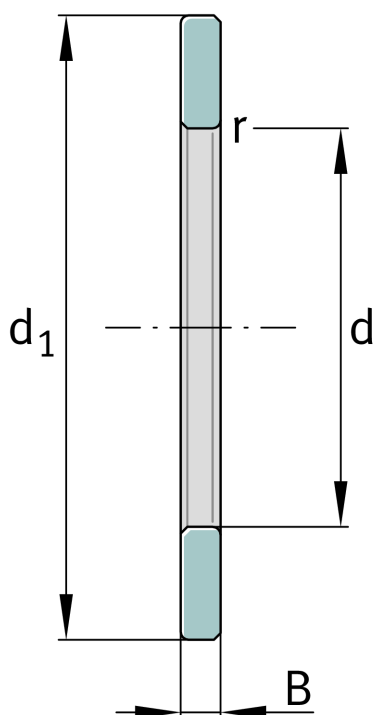

**WS81106**

Shaft locating washer

Schaeffler ID:
0000252400000Axial cylindrical roller bearings 811, single
direction, comprising K811, GS, WS

Technical information

**Main Dimensions & Performance Data**

d	30 mm	Bore diameter
d ₁	47 mm	Lip diameter shaft washer
B	3 mm	Height shaft washer
	22.5 g	Weight

Mounting dimensions

r _{min}	0.6 mm	minimum chamfer dimension
------------------	--------	---------------------------